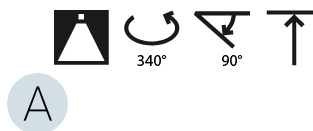

GENERAL

Series: Centriq
Subseries: Centriq 125
Brand: Prolicht
Division: Architectural
Mounting Type: Track
Mounting Location: Ceiling
Subcategory: Spots

PHYSICAL

Shape: Cylinder
Diameter (mm): 125
Diameter (in): 4 ¹⁵/₁₆
Length (mm): 235
Length (in): 9 ¹/₄
Height (mm): 165
Height (in): 6 ¹/₂
Light Distribution: Adjustable / Direct
Fixture Finish: SSR / BKV / CWI / CRY / HAB / LAG / UFT / ITA / RUA / RUR / MIC / FTG / MYG / TWT / LOD / PUS / FRO / FUP / KIA / POP / BLS / SPG / MEY / GOH / GUM / CHC / COM / ABZ / JAG / OBR / MOS / ROR
Fixture Material: Aluminum

ELECTRICAL

Lamp Type: LED (Zhaga Standard)
Input Wattage (W): 23.1
Total Output Wattage (W): 21
Dimming: Tri-Mode (Non-Dimming and Phase Dimming (120Vac only) and 0-10V Dimming)
Driver Included: Yes
Driver Location: Integrated
Driver Type: Constant Current - Universal
Driver Class: Class 2
Input Voltage (V): 120 - 277
Constant Current (MA): 700

LED

Number of LEDs: 1
Color Temperature (°K): 2700 / 3000 / 3500 / 4000
Max. Delivered Lumen (lm): 1440 / 1490 / 1568 / 1600
Nominal Lumen (lm): 1853 / 1923 / 2021
CRI: >90 CRI
Lamp Life (hrs): 50000

OPTICAL

Beam Angle: 8
Adjustability: Rotational 340°; Tilt 90°

RATINGS AND CERTIFICATIONS

Certified By: Certified for North American Standards
IP rating: IP20