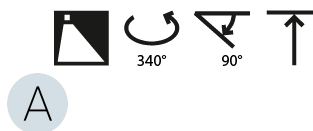

GENERAL

Series: Centriq
Subseries: Centriq Wallwash
Brand: Prolicht
Division: Architectural
Mounting Type: Track
Mounting Location: Ceiling
Subcategory: Spots

PHYSICAL

Shape: Cylinder
Diameter (mm): 125
Diameter (in): 4 ¹⁵/₁₆
Length (mm): 235
Length (in): 9 ¹/₄
Height (mm): 165
Height (in): 6 ¹/₂
Light Distribution: Adjustable / Asymmetric
Fixture Finish: SSR / BKV / CWI / CRY / HAB / LAG / UFT / ITA / RUA / RUR / MIC / FTG / MYG / TWT / LOD / PUS / FRO / FUP / KIA / POP / BLS / SPG / MEY / GOH / GUM / CHC / COM / ABZ / JAG / OBR / MOS / ROR
Fixture Material: Aluminum

ELECTRICAL

Lamp Type: LED (Zhaga Standard)
Input Wattage (W): 37.1
Total Output Wattage (W): 34
Dimming: Tri-Mode (Non-Dimming and Phase Dimming (120Vac only) and 0-10V Dimming)
Driver Included: Yes
Driver Location: Integrated
Driver Type: Constant Current - Universal
Driver Class: Class 2
Input Voltage (V): 120 - 277
Constant Current (MA): 1050

LED

Number of LEDs: 1
Color Temperature (°K): 2700 / 3000 / 3500 / 4000
Max. Delivered Lumen (lm): 2840 / 2950 / 3048 / 3110
CRI: >90 CRI
Efficiency (%): 85
Lamp Life (hrs): 50000

OPTICAL

Reflector: Multi-faceted
Adjustability: Rotational 340°; Tilt 90°

RATINGS AND CERTIFICATIONS

Certified By: Certified for North American Standards
IP rating: IP20