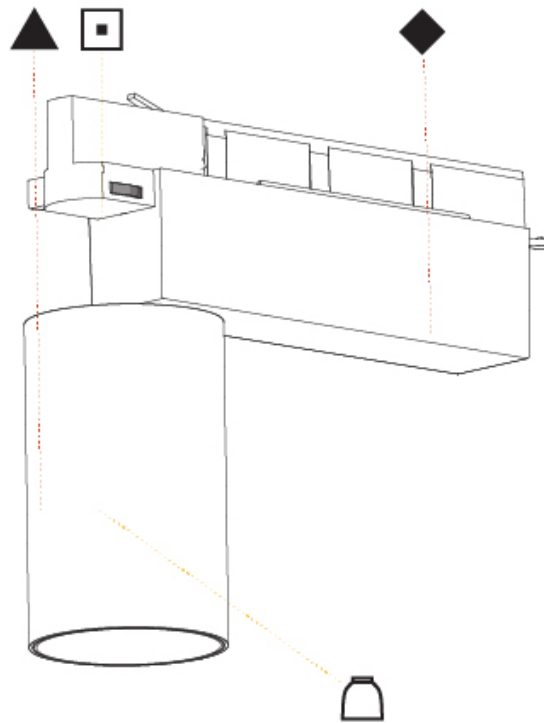

CENTRIQ 75 TRACK

A3T115-

PROJECT
TYPE
SPECIFIER
QUANTITY
DATE

A