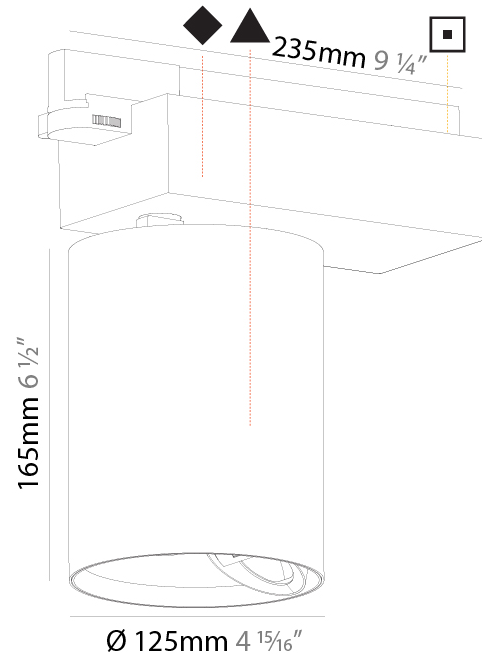

GENERAL

Series: Centriq
Subseries: Centriq Wallwash
Brand: Prolicht
Division: Architectural
Mounting Type: Track
Mounting Location: Ceiling
Subcategory: Spots

PHYSICAL

Shape: Cylinder
Diameter (mm): 125
Diameter (in): 4 ¹⁵/₁₆
Length (mm): 235
Length (in): 9 ¹/₄
Height (mm): 165
Height (in): 6 ¹/₂
Light Distribution: Adjustable / Asymmetric
Fixture Finish: SSR / BKV / CWI / CRY / HAB / LAG / UFT / ITA / RUA / RUR / MIC / FTG / MYG / TWT / LOD / PUS / FRO / FUP / KIA / POP / BLS / SPG / MEY / GOH / GUM / CHC / COM / ABZ / JAG / OBR / MOS / ROR
Fixture Material: Aluminum

ELECTRICAL

Lamp Type: LED (Zhaga Standard)
Input Wattage (W): 37.1
Total Output Wattage (W): 34
Dimming: Tri-Mode (Non-Dimming and Phase Dimming (120Vac only) and 0-10V Dimming)
Driver Included: Yes
Driver Location: Integrated
Driver Type: Constant Current - Universal
Driver Class: Class 2
Input Voltage (V): 120 - 277
Constant Current (MA): 1050

LED

Number of LEDs: 1
Color Temperature (°K): 2700 / 3000 / 3500 / 4000
Max. Delivered Lumen (lm): 2840 / 2950 / 3048 / 3110
CRI: >90 CRI
Efficiency (%): 85
Lamp Life (hrs): 50000

OPTICAL

Reflector: Multi-faceted
Adjustability: Rotational 340°; Tilt 90°

RATINGS AND CERTIFICATIONS

Certified By: Certified for North American Standards
IP rating: IP20