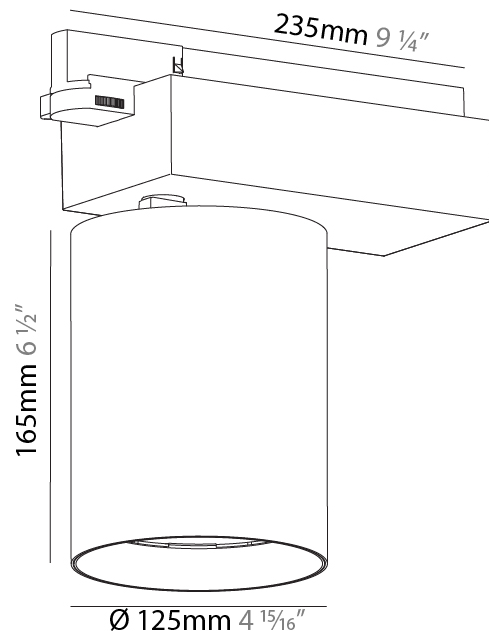

GENERAL

Series: Centriq
Subseries: Centriq 125
Brand: Prolicht
Division: Architectural
Mounting Type: Track
Mounting Location: Ceiling
Subcategory: Spots

PHYSICAL

Shape: Cylinder
Diameter (mm): 125
Diameter (in): 4 ¹⁵/₁₆
Length (mm): 235
Length (in): 9 ¹/₄
Height (mm): 165
Height (in): 6 ¹/₂
Light Distribution: Adjustable / Direct
Fixture Finish: SSR / BKV / CWI / CRY / HAB / LAG / UFT / ITA / RUA / RUR / MIC / FTG / MYG / TWT / LOD / PUS / FRO / FUP / KIA / POP / BLS / SPG / MEY / GOH / GUM / CHC / COM / ABZ / JAG / OBR / MOS / ROR
Fixture Material: Aluminum

ELECTRICAL

Lamp Type: LED (Zhaga Standard)
Input Wattage (W): 23.1
Total Output Wattage (W): 21
Dimming: Tri-Mode (Non-Dimming and Phase Dimming (120Vac only) and 0-10V Dimming)
Driver Included: Yes
Driver Location: Integrated
Driver Type: Constant Current - Universal
Driver Class: Class 2
Input Voltage (V): 120 - 277
Constant Current (MA): 700

LED

Number of LEDs: 1
Color Temperature (°K): 2700 / 3000 / 3500 / 4000
Max. Delivered Lumen (lm): 1440 / 1490 / 1568 / 1600
Nominal Lumen (lm): 1853 / 1923 / 2021
CRI: >90 CRI
Lamp Life (hrs): 50000

OPTICAL

Beam Angle: 8
Adjustability: Rotational 340°; Tilt 90°

RATINGS AND CERTIFICATIONS

Certified By: Certified for North American Standards
IP rating: IP20