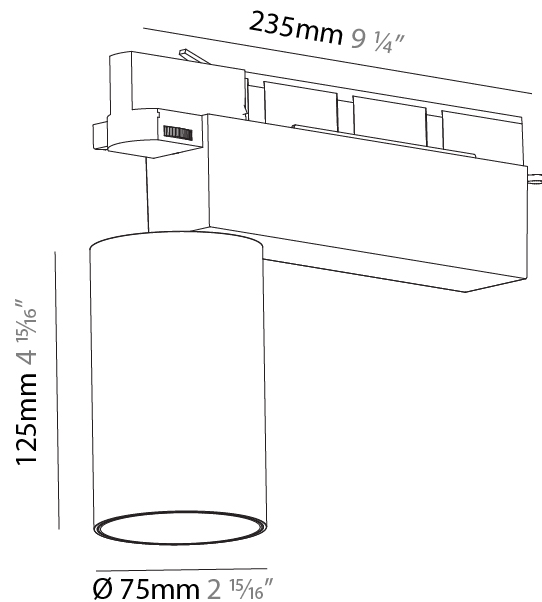

PHYSICAL

Shape: Cylinder
Diameter (mm): 75
Diameter (in): 2 ¹⁵/₁₆
Length (mm): 235
Length (in): 9 ¹/₄
Height (mm): 182
Height (in): 7 ³/₁₆
Light Distribution: Adjustable / Direct
Weight (kg): 1.099
Weight (lbs): 2.42
Installation Requirement: Track or profile system
Fixture Finish: SSR / BKV / CWI / CRY / HAB / LAG / UFT / ITA / RUA / RUR / MIC / FTG / MYG / TWT / LOD / PUS / FRO / FUP / KIA / POP / BLS / SPG / MEY / GOH / GUM / CHC / COM / ABZ / JAG / OBR / MOS / ROR
Fixture Material: Aluminum Die Cast

ELECTRICAL

Lamp Type: LED (Zhaga Standard)
Input Wattage (W): 26
Total Output Wattage (W): 23.6
Dimming: Tri-Mode (Non-Dimming and Phase Dimming (120Vac only) and 0-10V Dimming)
Driver Included: Yes
Driver Location: Integrated
Driver Type: Constant Current - Universal
Driver Class: Class 2
Input Voltage (V): 120 - 277
Constant Current (MA): 700

LED

Number of LEDs: 1
Color Temperature (°K): 2700 / 3000 / 3500 / 4000
Max. Delivered Lumen (lm): 1968 / 2097 / 2160 / 2204
Nominal Lumen (lm): 3113 / 3317 / 3416 / 3486
CRI: >90 CRI
Lamp Life (hrs): 50000
Upon Request: Special Color Temperature Special Led

OPTICAL

Reflector°: 20 / 25 / 40
Adjustability: Rotational 340°; Tilt 90°
Upon Request: Special Beam Angles

RATINGS AND CERTIFICATIONS

Certified By: Certified for North American Standards
IP rating: IP20